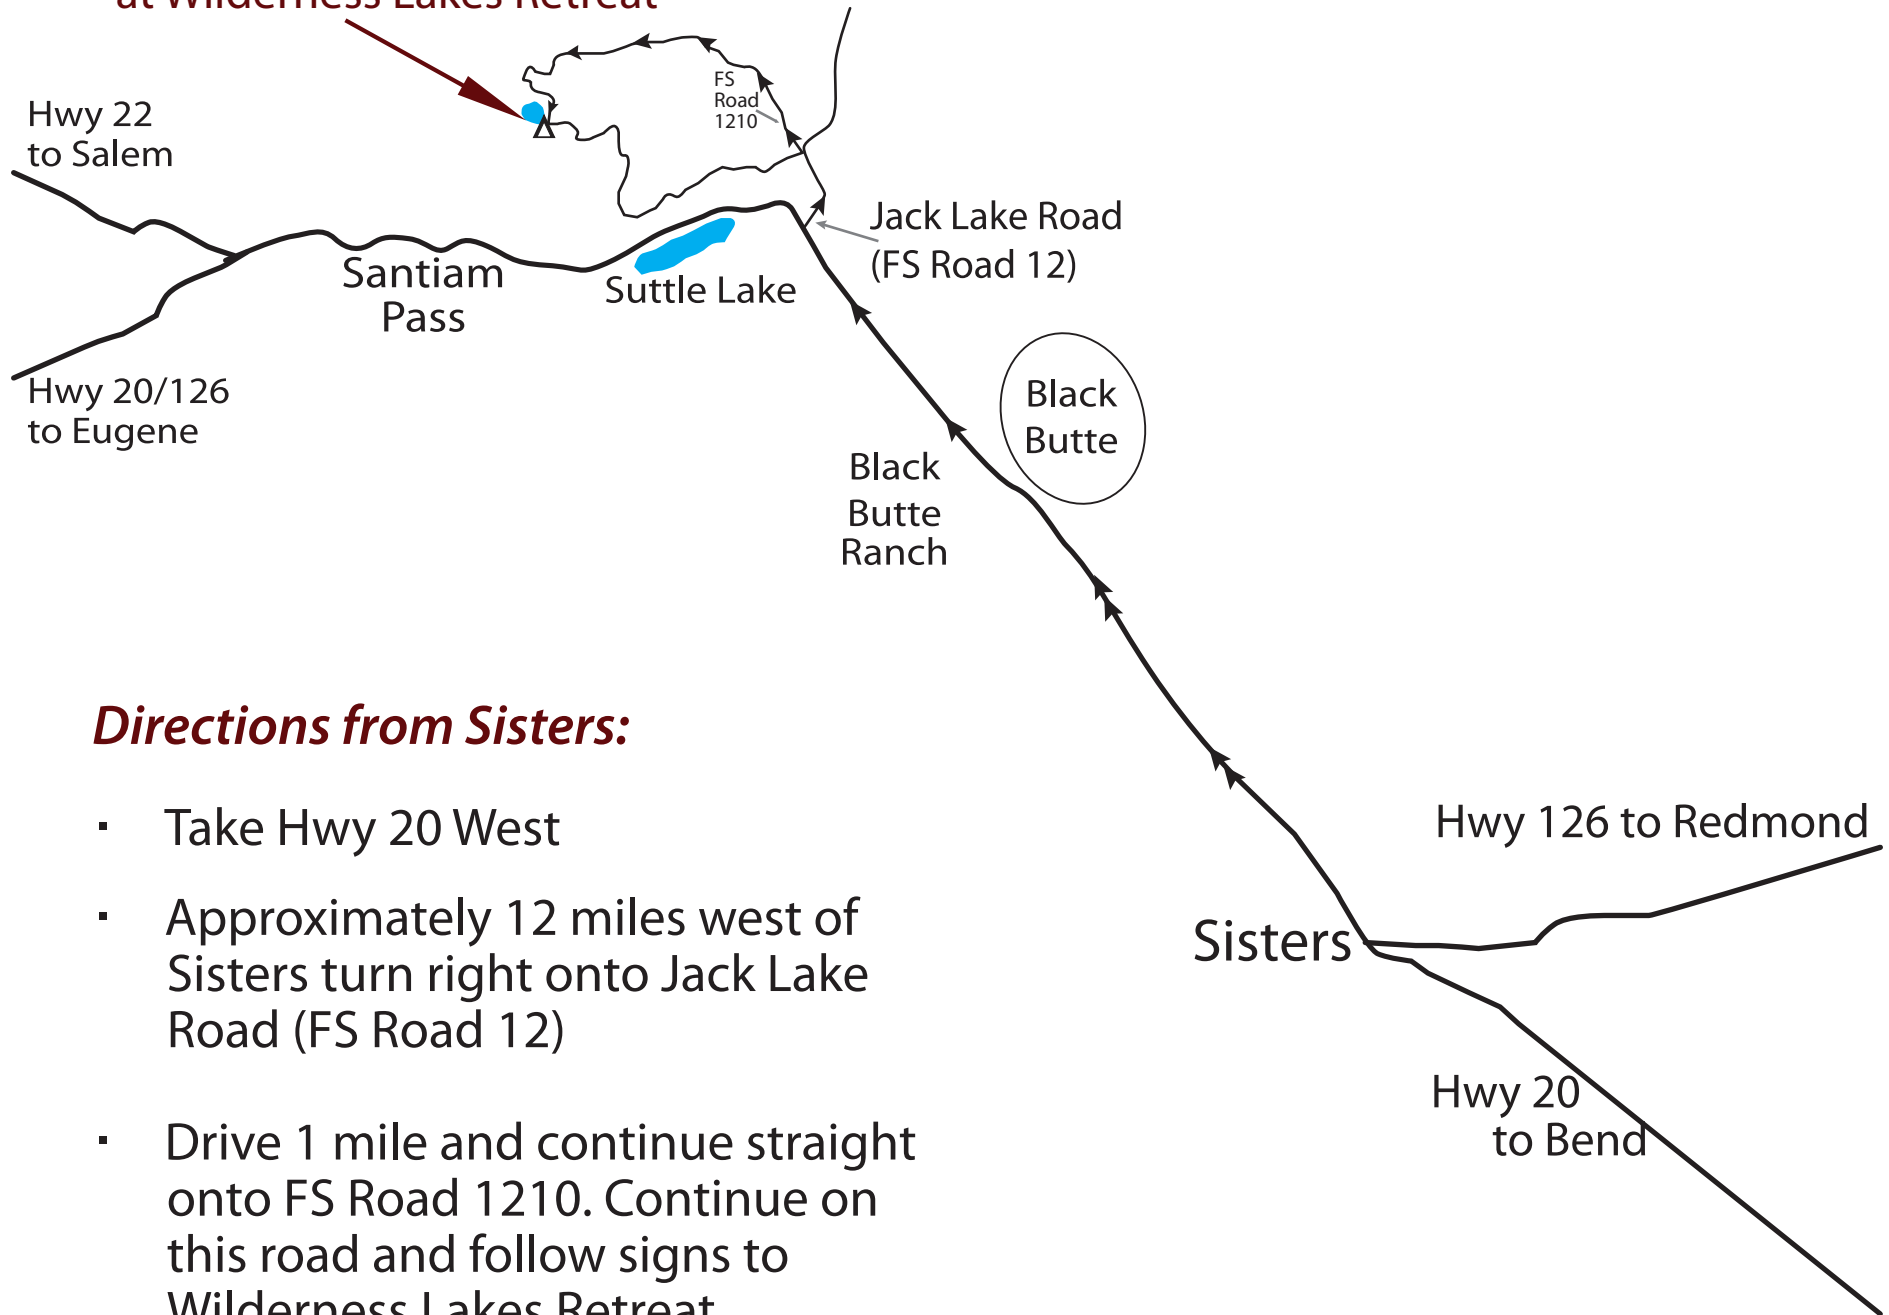

ROUND LAKE CHRISTIAN CAMP

at Wilderness Lakes Retreat

Directions from Sisters:

- Take Hwy 20 West
- Approximately 12 miles west of Sisters turn right onto Jack Lake Road (FS Road 12)
- Drive 1 mile and continue straight onto FS Road 1210. Continue on this road and follow signs to Wilderness Lakes Retreat